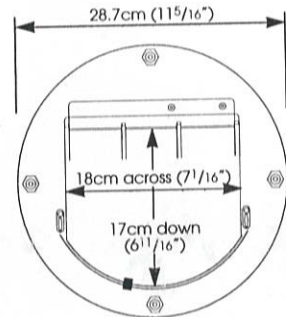

TRANSCAT®

CAT & DOG DOORS

TRANSCAT CAT DOOR - CLEAR

- USE AS STANDARD CAT DOOR OR
- UPGRADE TO ELECTRONIC CAT DOOR

IDEAL FOR GLASS

- Can be adapted to fit most situations.
- 4 way locking.
- Magnetic catch.
- Will fit in most ranch slider type doors.