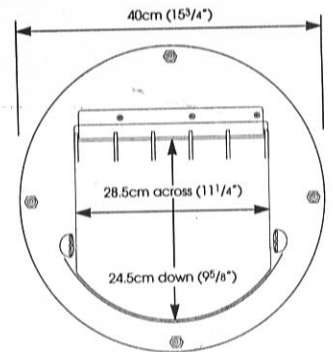

& DOG DOORS

TRANSCAT DOG DOOR

- 4 way locking.
- Magnetic catch.
- Tough construction.
- Clear - unobtrusive appearance.
- Will fit most ranch slider doors.

The Dog Door that is ideal for Beagles, Poodles, Terriers and dogs of similar size.